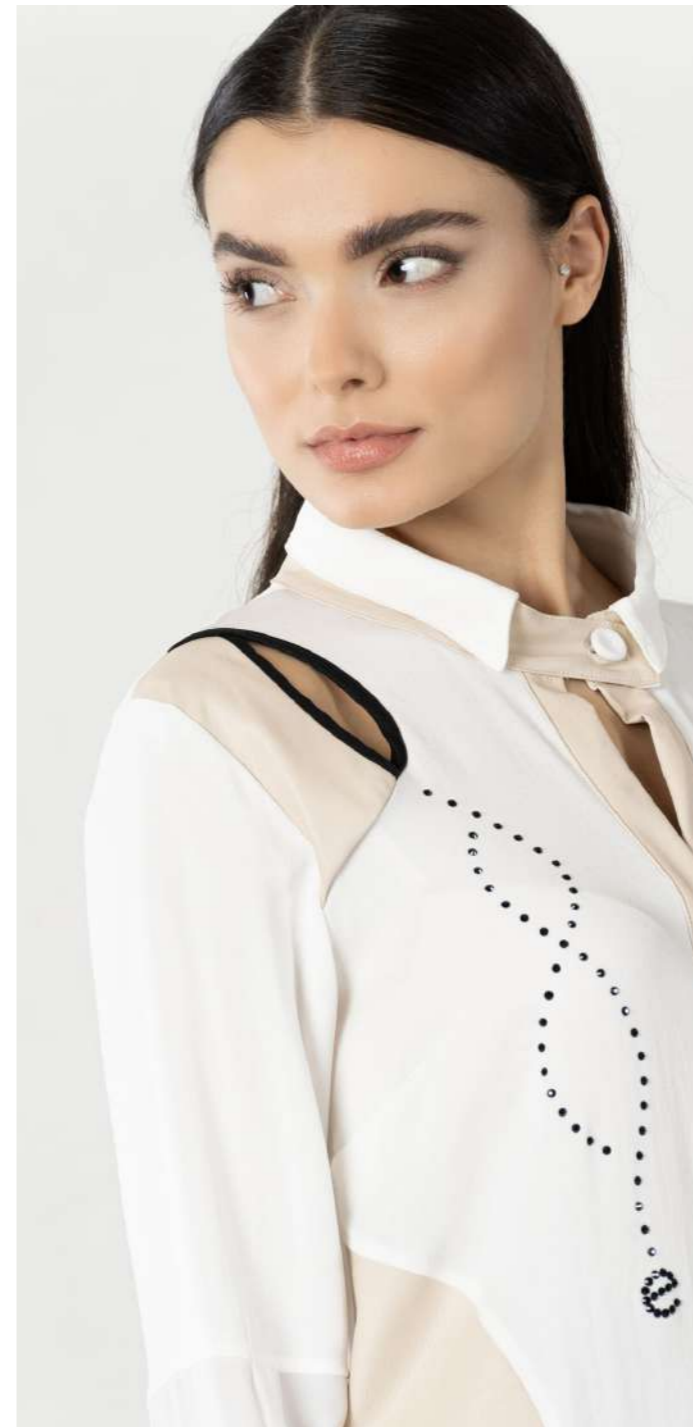

ELISA CAVALETTI

FALL WINTER 24/25 LOOKBOOK

INDEX

SHIRTS	3
DRESSES	13
SKIRTS	22
KNITWEAR	34
T-SHIRTS	57
SWEATSHIRTS	70
TROUSERS	83
JACKETS	104
TOPS	126
ACCESSORIES	128

EJW241009100 col.03196

ELISA CVALETTI

EJW241012701col.03149